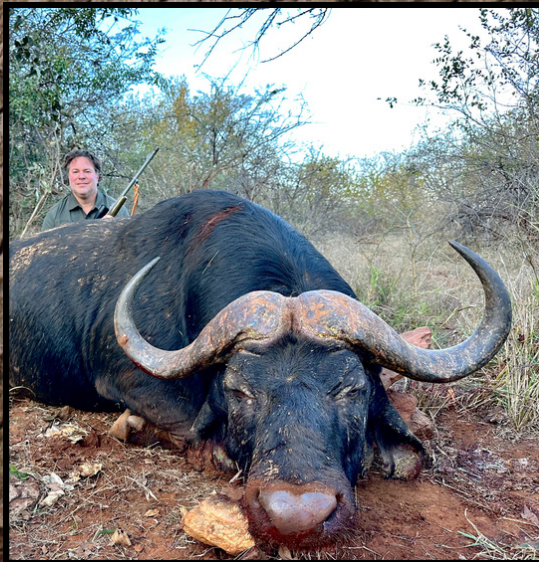

LIFE - FORM
TAXIDERMY
Realism • Beauty • Permanence
Guardian of the Hunter's Dreams

www.lifeformtaxidermy.com art@lifeform.co.za